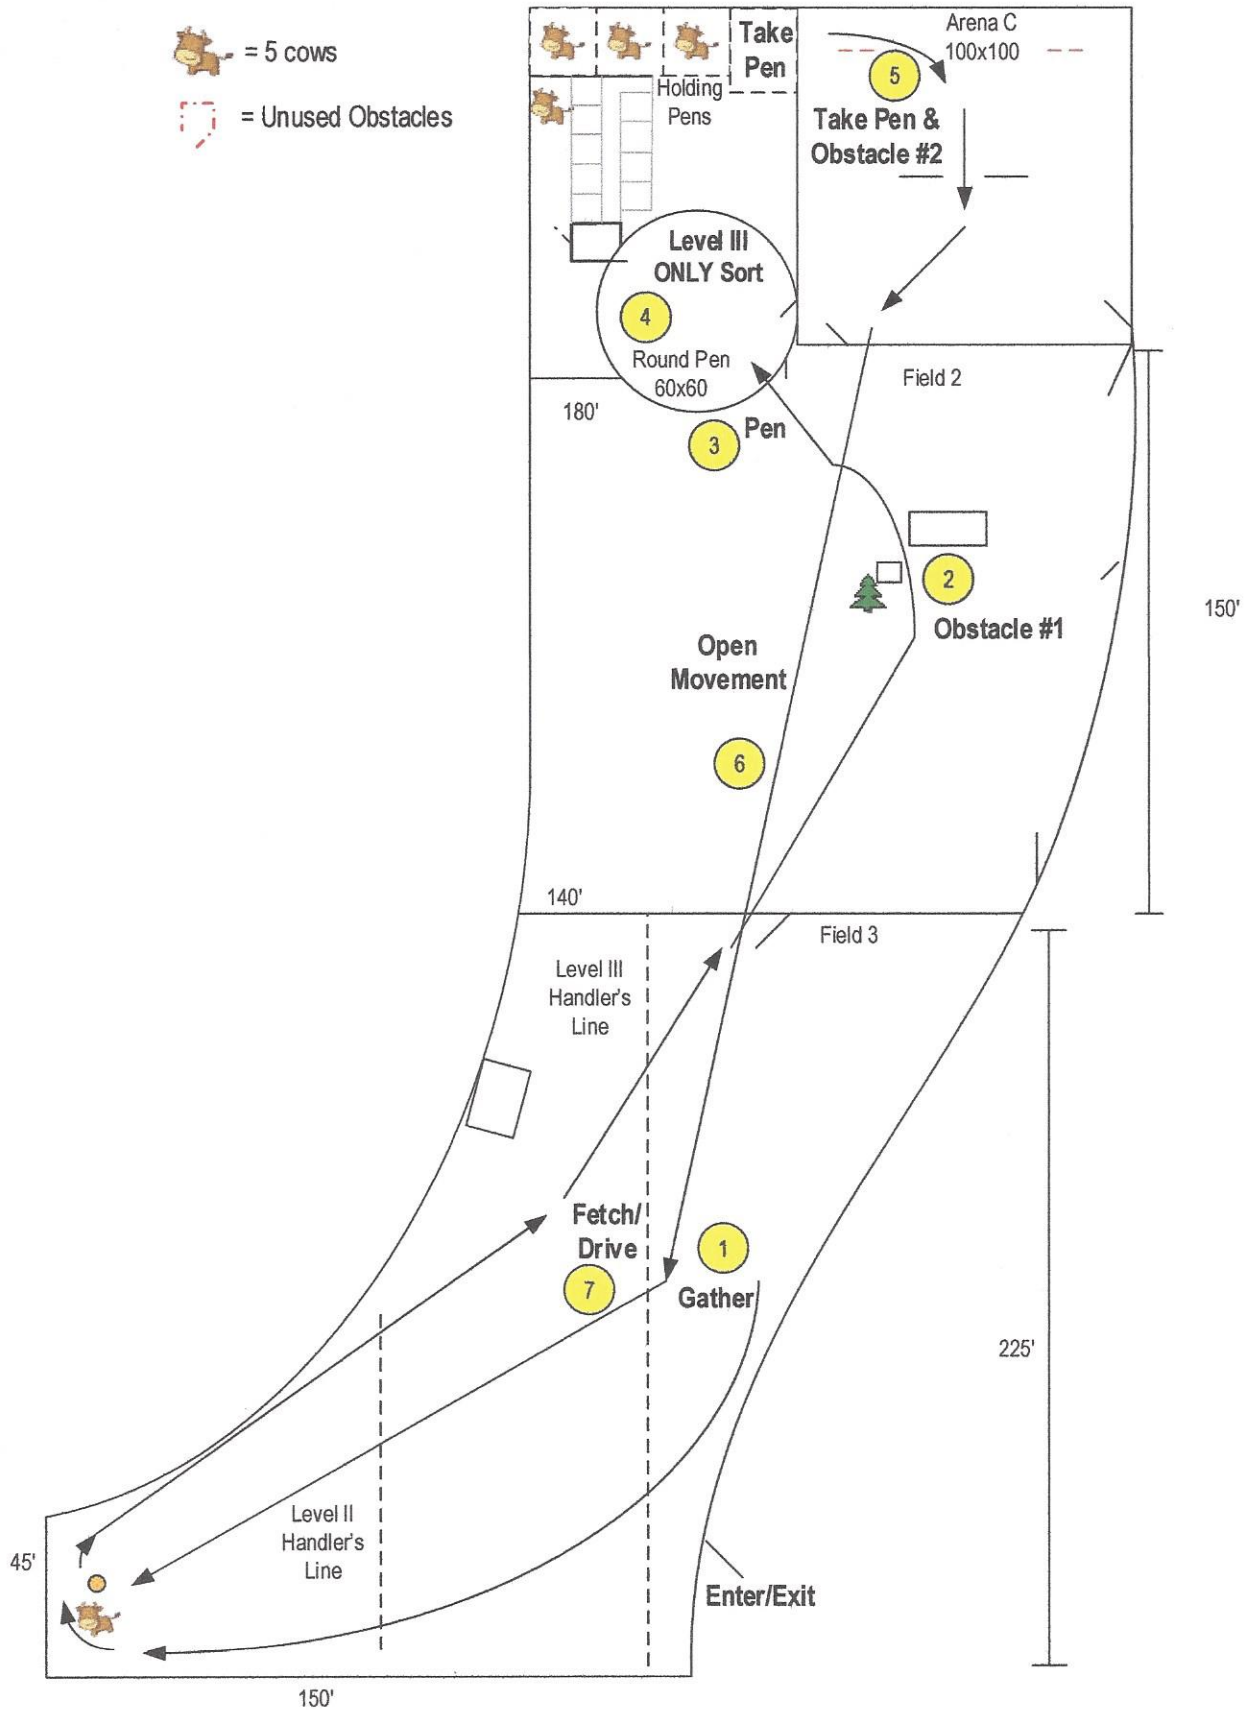

2015 Kelpie Round-Up
AHBA HRD – CATTLE Course #2

- = 5 cows
- = Unused Obstacles