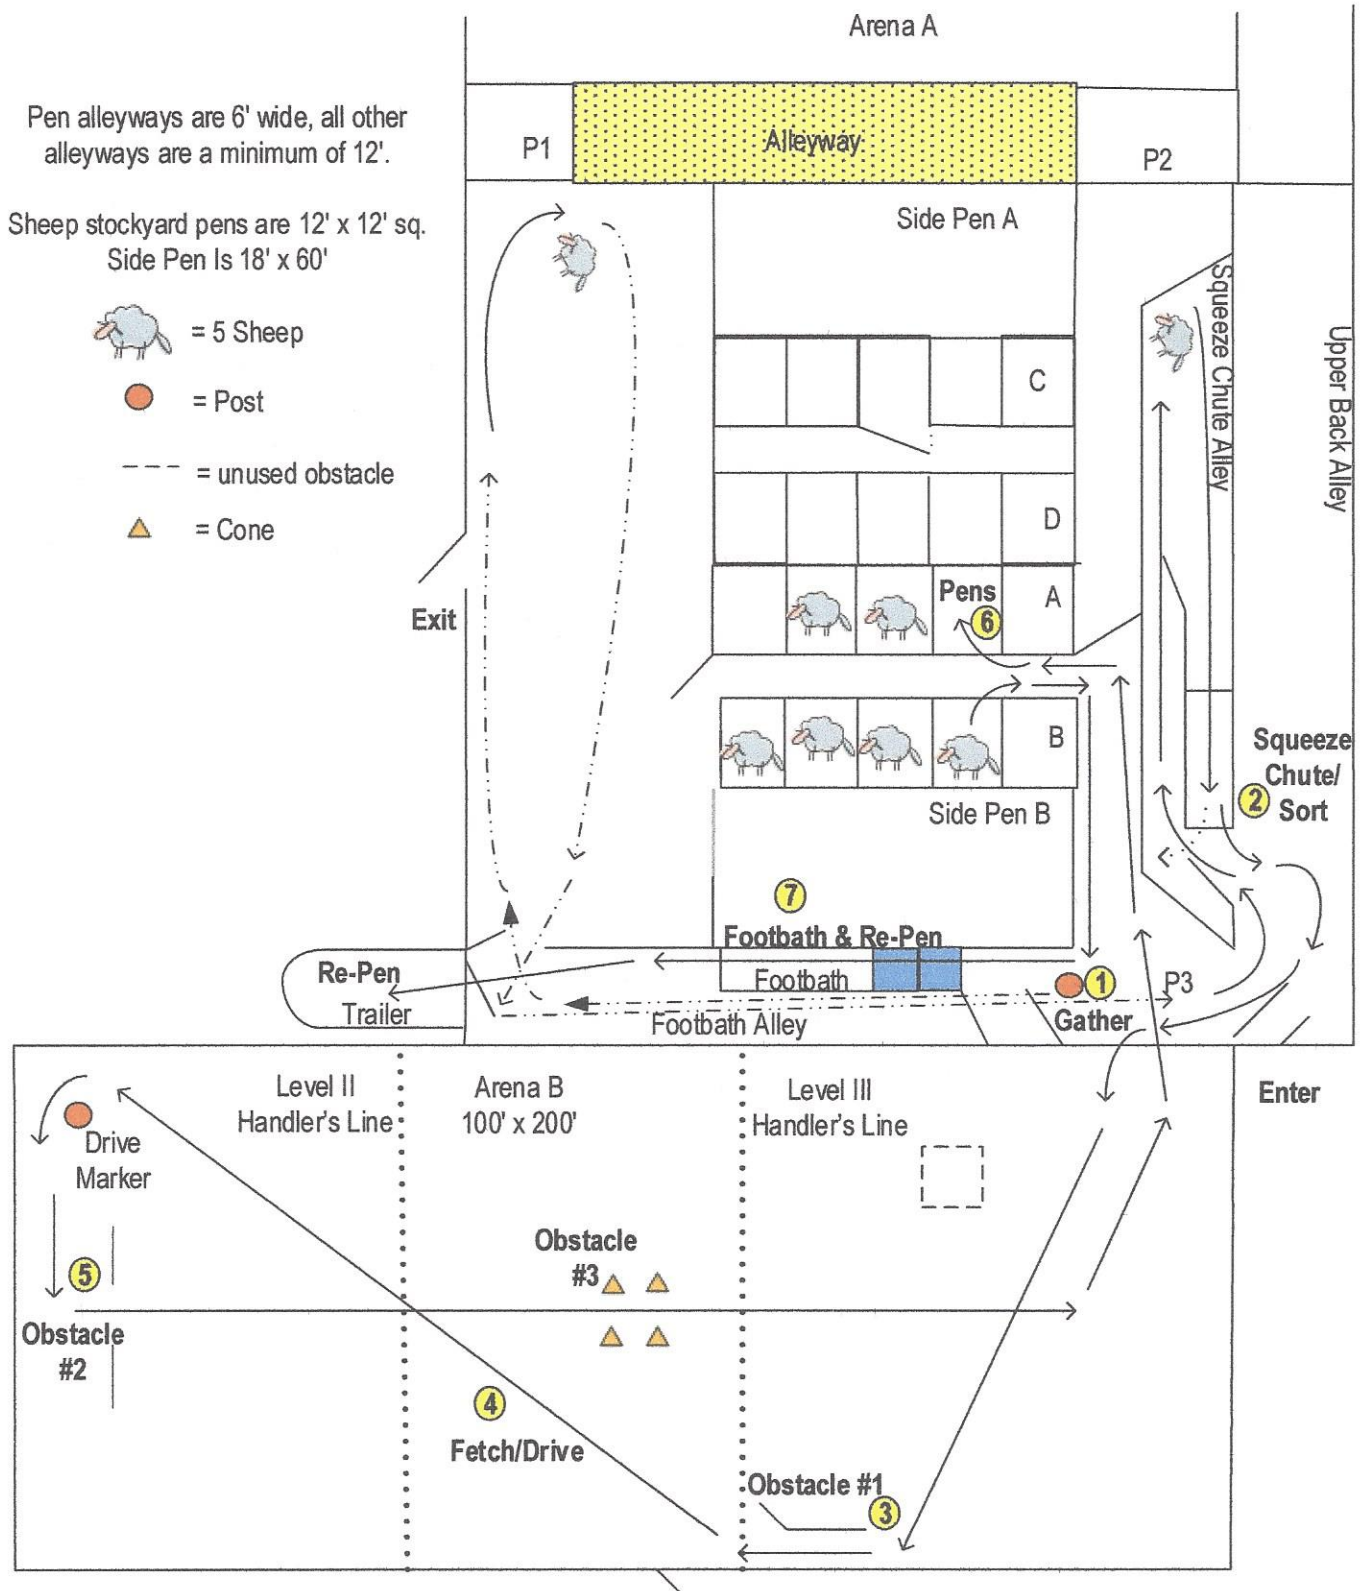

2015 Kelpie Round-Up
AHBA HRD – SHEEP Course #2