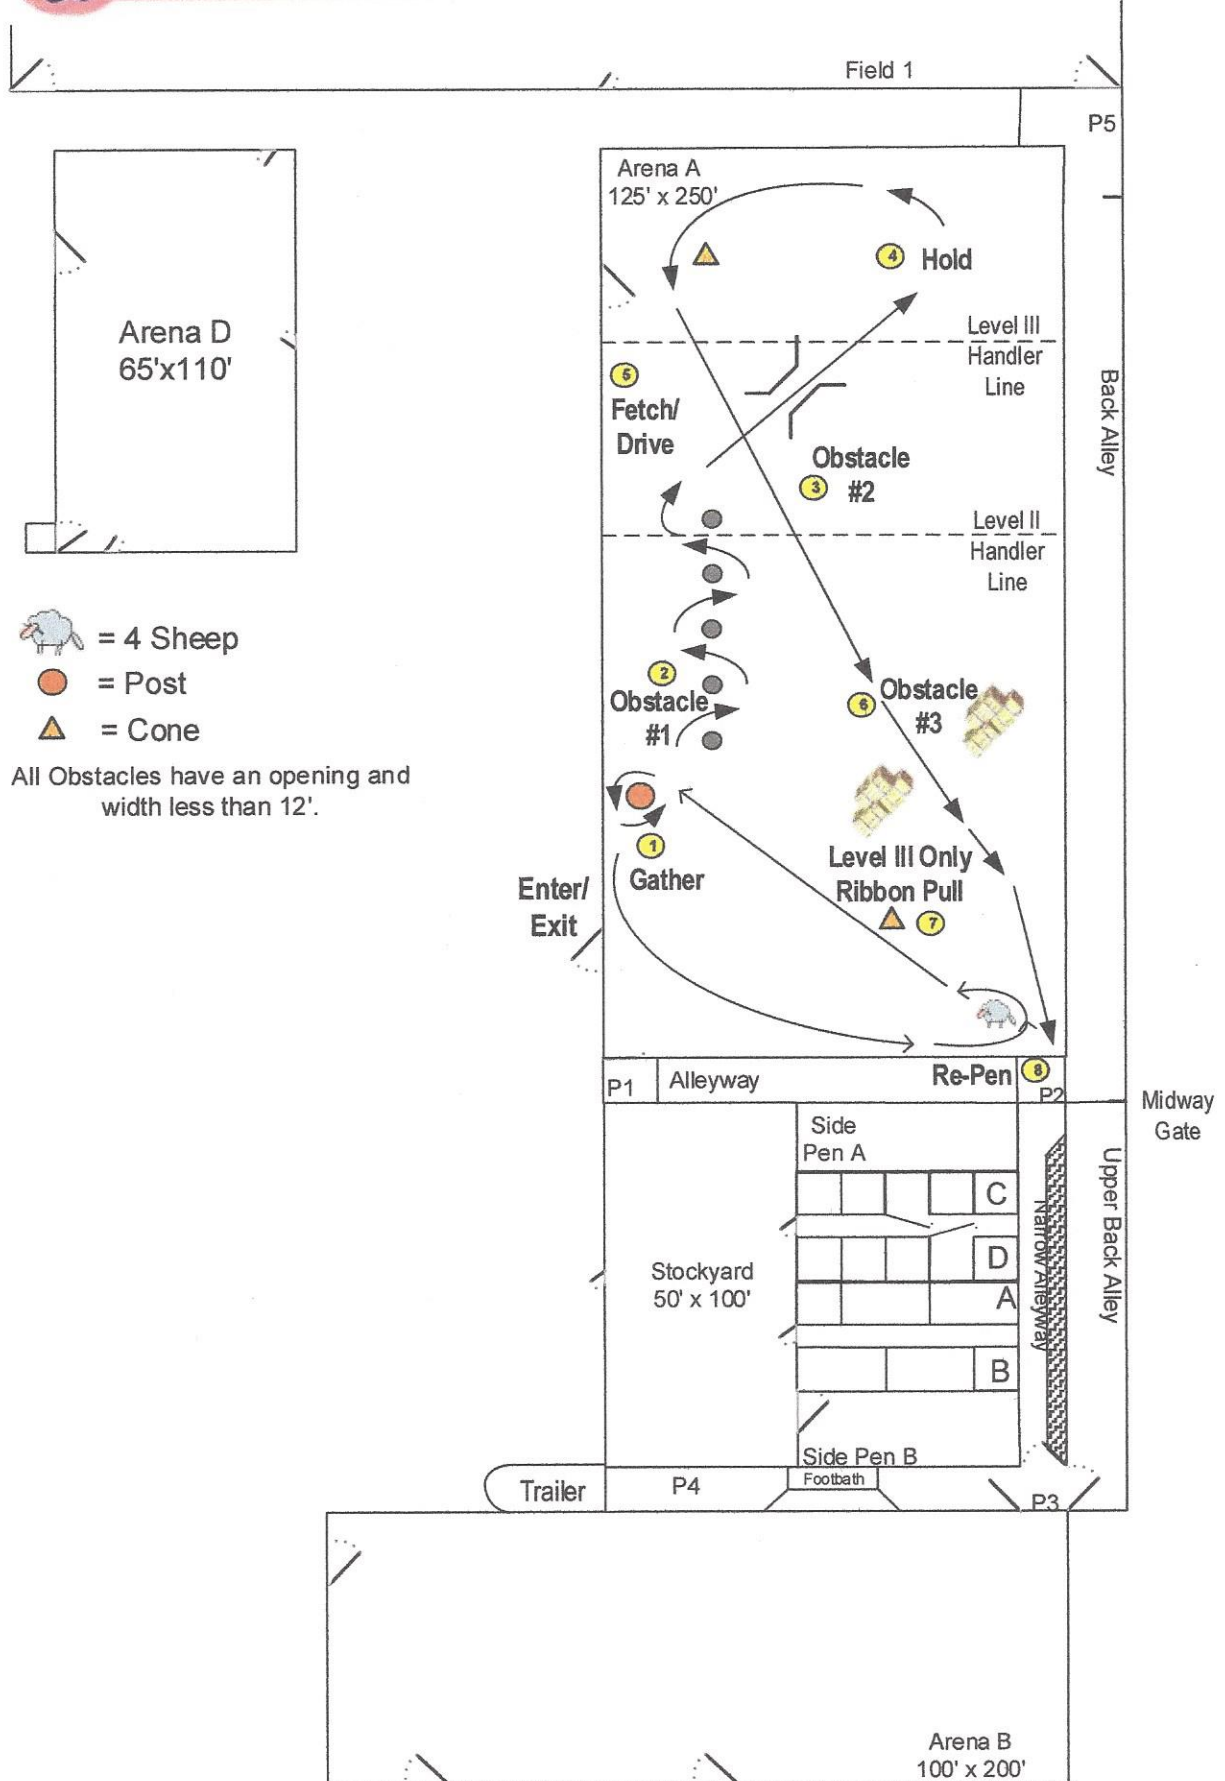

2015 Kelpie Round-Up
AHBA HTAD – SHEEP Course #5