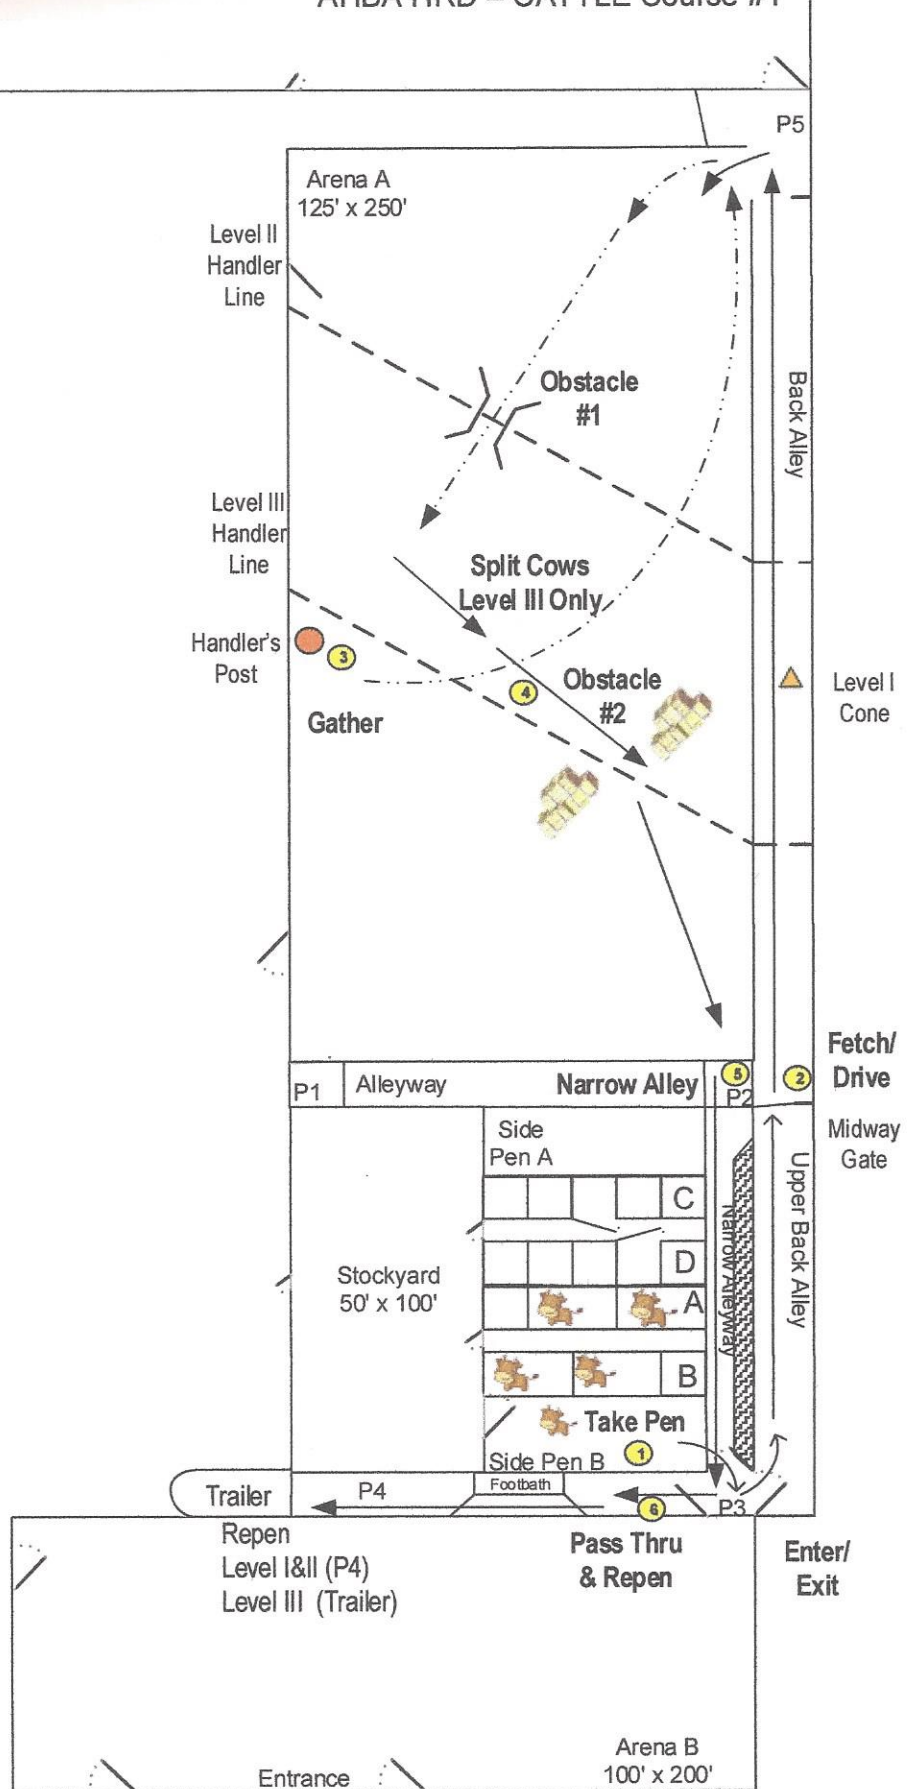

- = 5 cows
- = Post
- = Cone

Pen alleyways are 6' wide, all other alleyways are a minimum of 12'.

Cattle stockyard pens are 24' x 12' sq.
Side Pen Is 18' x 60'