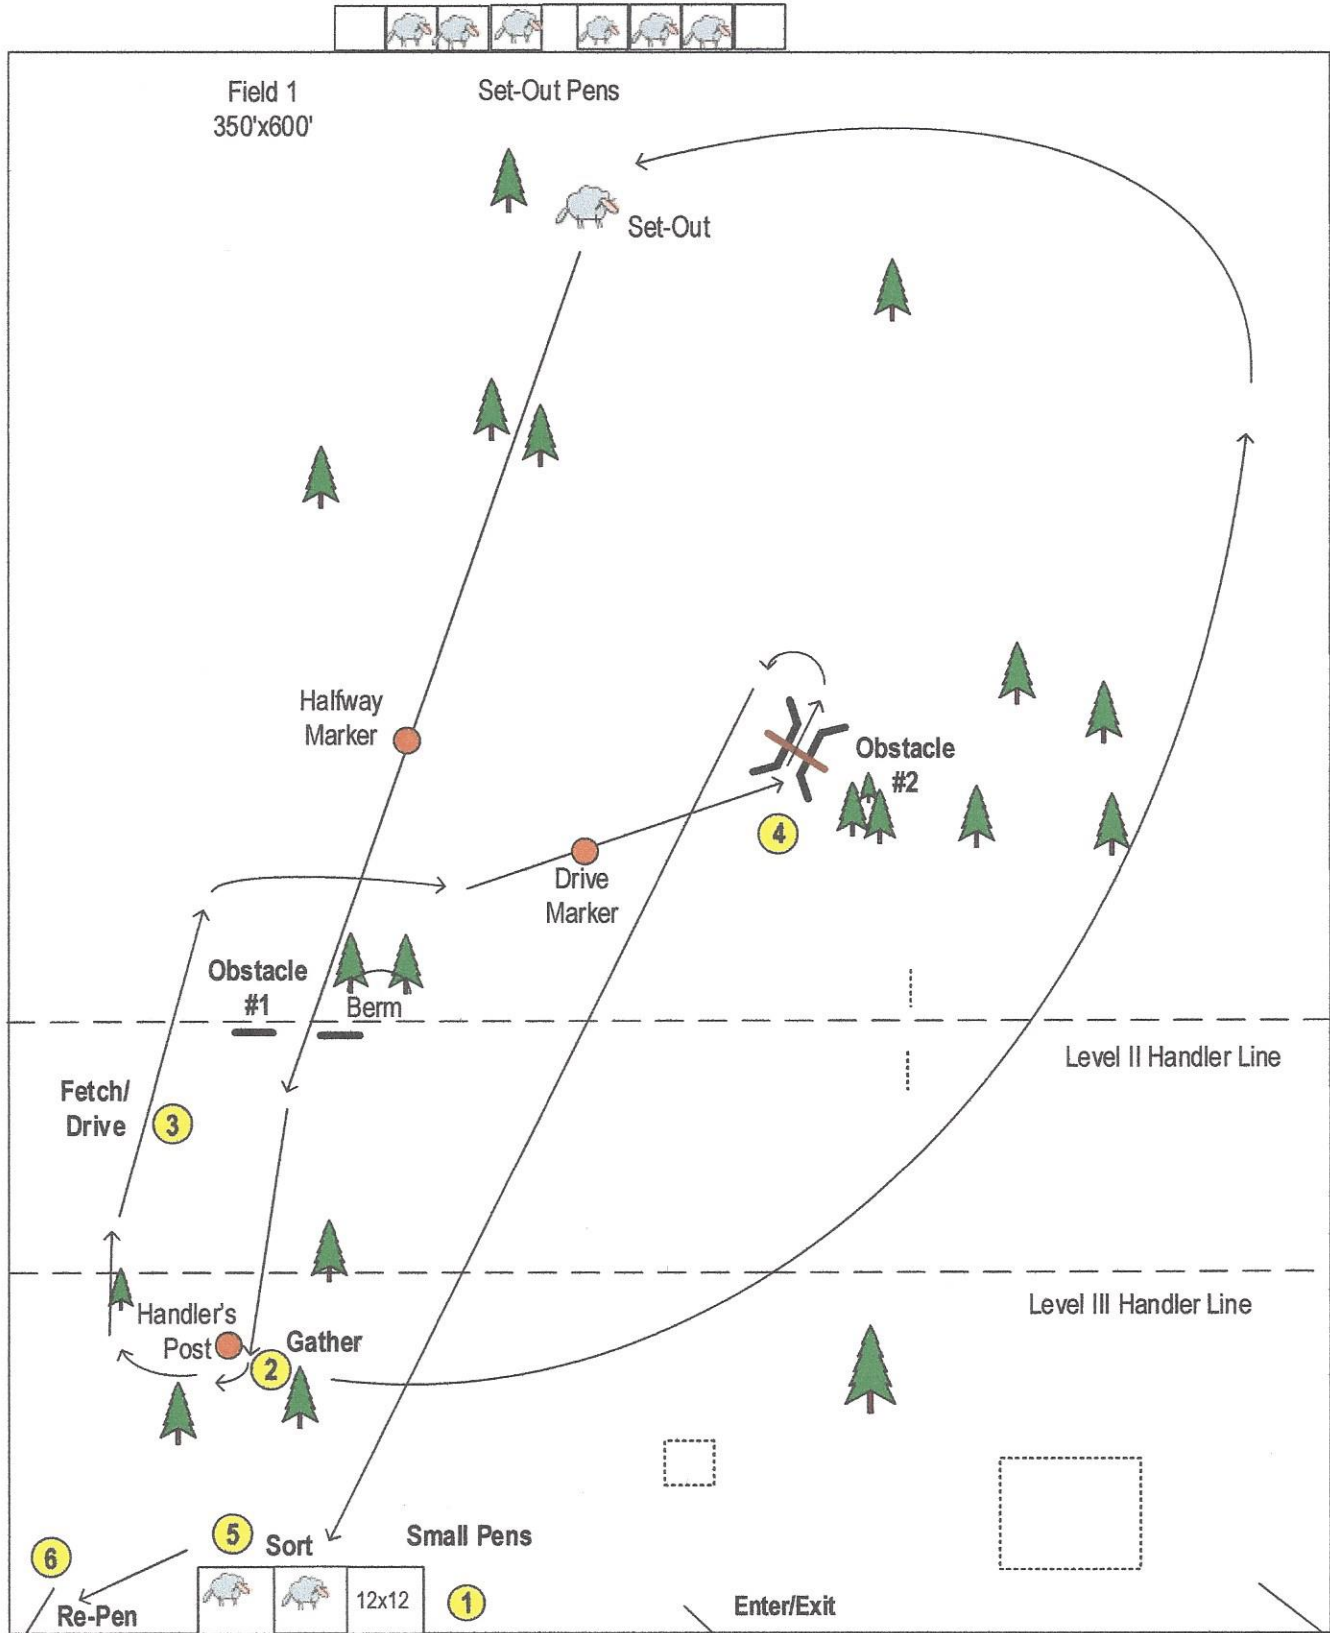

2015 Kelpie Round-Up AHBA HRD – Sheep Course #1