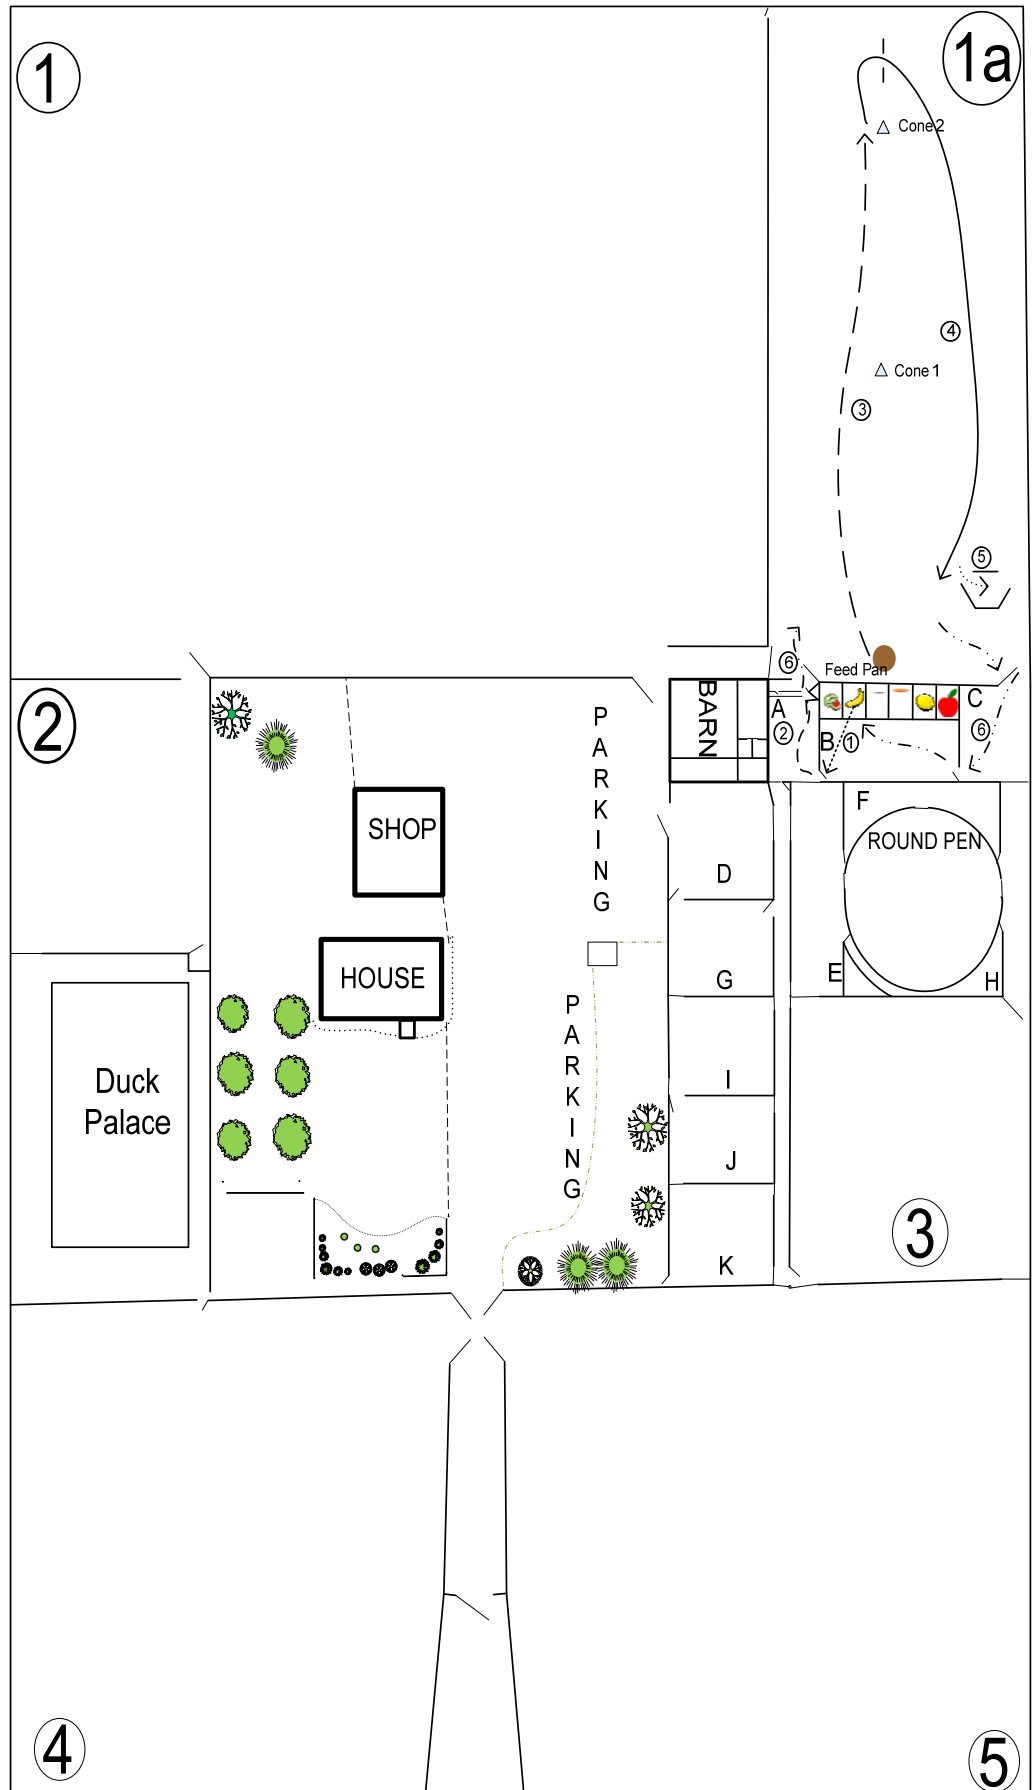

Frog's Breath Farm

October 25-27, 2019

1. Small Pens →
2. Chute/Sort →
3. Gather →
4. Drive-Obstacle →
5. Obstacle 2 →
6. Pens →

Fields:
1a. 100' X 230'

Pens:
A. 22' X 35'
B. 22' X 60'
C. 28' X 33'

- Feed Pan
- Cones
- Obstacle 1
- Obstacle 2